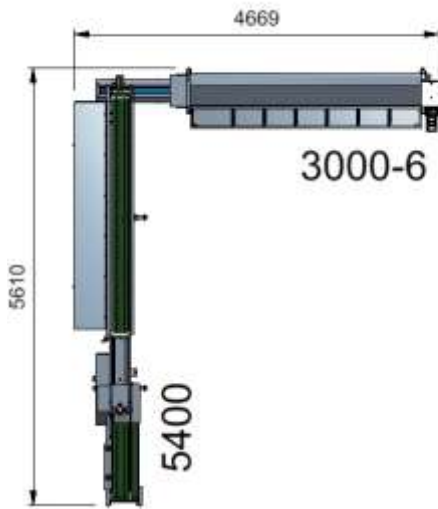

Our products are subject to continuous development and improvement. Moreover, the machines are often adapted to meet the needs of users. This could mean that your machine does not exactly match the description given in the manual.