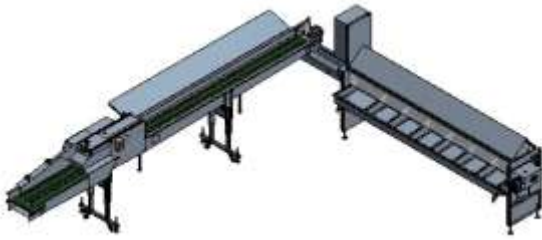

Our products are subject to continuous development and improvement. Moreover, the machines are often adapted to meet the needs of users. This could mean that your machine does not exactly match the description given in the manual.