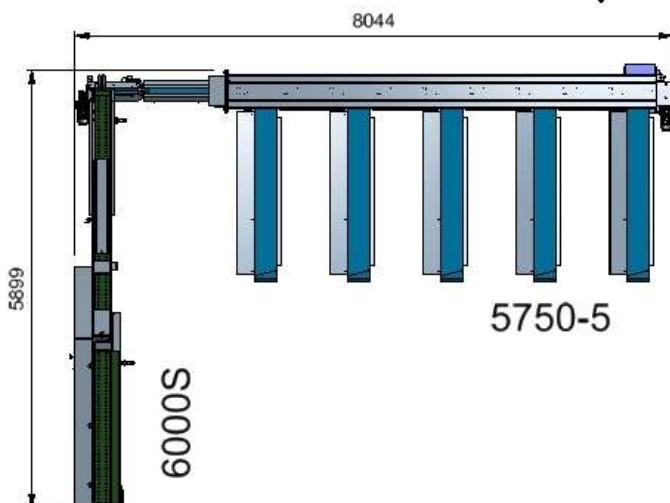

Our products are subject to continuous development and improvement. Moreover, the machines are often adapted to meet the needs of users. This could mean that your machine does not exactly match the description given in the manual.