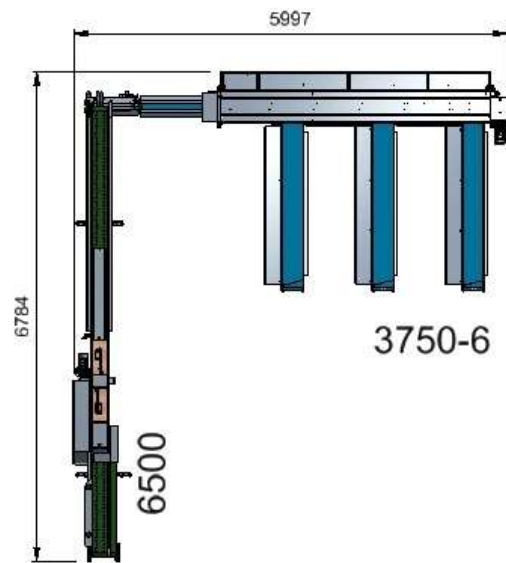

Our products are subject to continuous development and improvement. Moreover, the machines are often adapted to meet the needs of users. This could mean that your machine does not exactly match the description given in the manual.