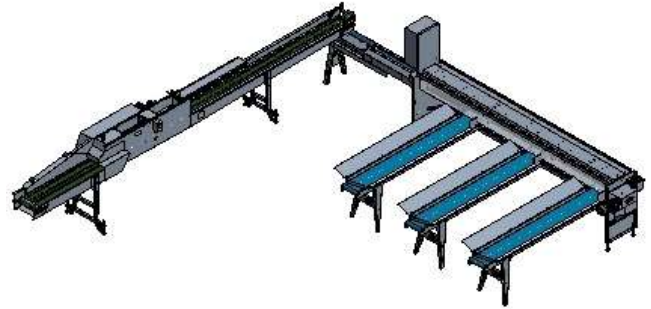

Our products are subject to continuous development and improvement. Moreover, the machines are often adapted to meet the needs of users. This could mean that your machine does not exactly match the description given in the manual.