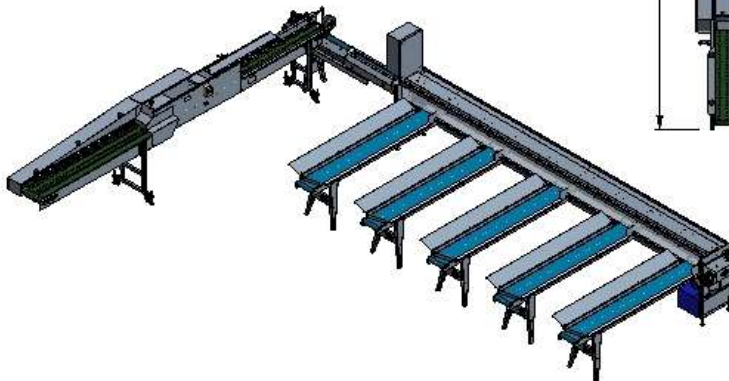

Our products are subject to continuous development and improvement. Moreover, the machines are often adapted to meet the needs of users. This could mean that your machine does not exactly match the description given in the manual.